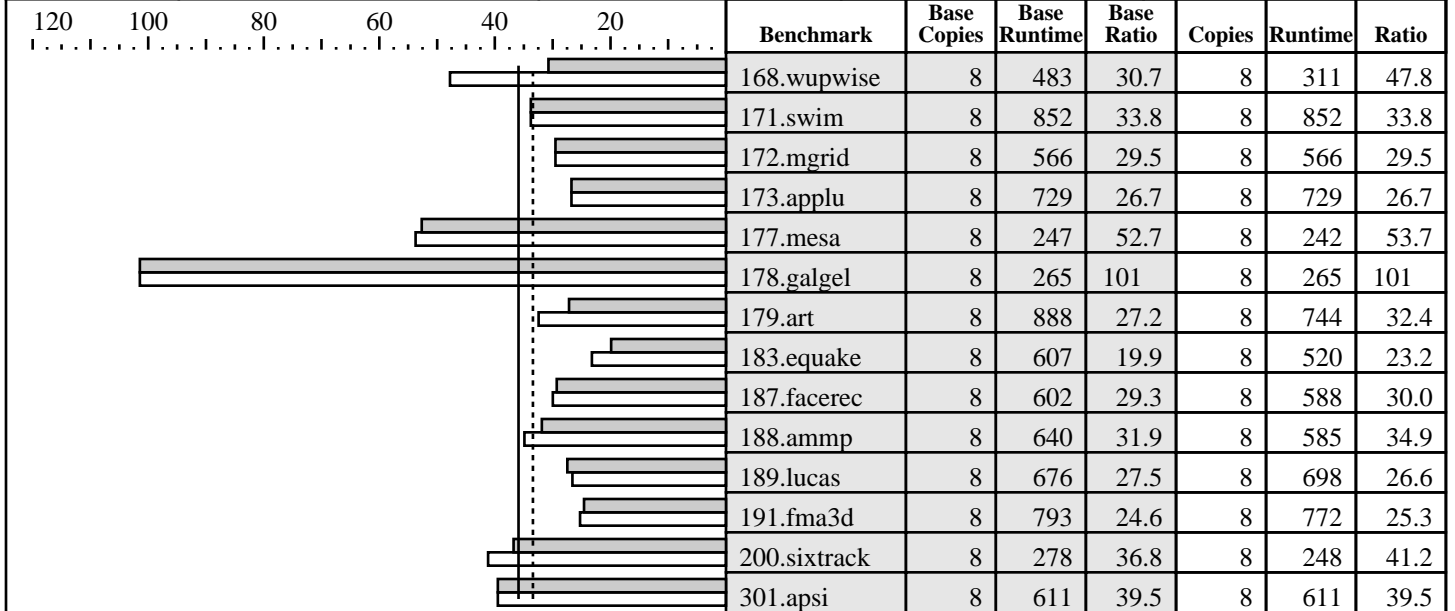

CFP2000 Result

Copyright ©1999-2004, Standard Performance Evaluation Corporation

Hewlett-Packard Company
hp server rp8400

SPECfp_rate2000 = 35.9
SPECfp_rate_base2000 = 33.4

SPEC license #: 3 Tested by: HP Test date: Aug-2001 Hardware Avail: Sep-2001 Software Avail: Sep-2001

Hardware	Software
CPU: PA-8700 CPU MHz: 750 FPU: Integrated CPU(s) enabled: 8 cores, 8 chips, 1 core/chip CPU(s) orderable: 2 to 16 by 2 Parallel: No Primary Cache: 0.75MBI + 1.5MBD on chip Secondary Cache: None L3 Cache: None Other Cache: None Memory: 16GB Disk Subsystem: 8x36GB SCSI Other Hardware: 2 cells	Operating System: B.11.11.0109.6 HP-UX 11i, September 2001 HWE patches Compiler: HP ANSI C 11.11.03 aC++ C.03.30.02 Fortran90 11.11.40 PHSS_24207 libm patch File System: Advanced JFS System State: Multi-user

Notes/Tuning Information

Portability Flags:

178.galgel: +source=fixed

Base Flags:

f90: +O3 +Onofltacc -Wl,-a,archive -Wl,+FPD
C: +I/+P +O4 +Odataprefetch -Wl,-a,archive

Peak Flags:

ONESTEP=true for 168.wupwise, 187.facerec, 200.sixtrack
168.wupwise: +cat +O3 +Odataprefetch +Onofltacc
              -Wl,+FPD -Wl,-a,archive
171.swim: basepeak=true
172.mgrid: basepeak=true
173.applu: basepeak=true
177.mesa: +I/+P +Oall +Odataprefetch +Opromote_indirect_calls