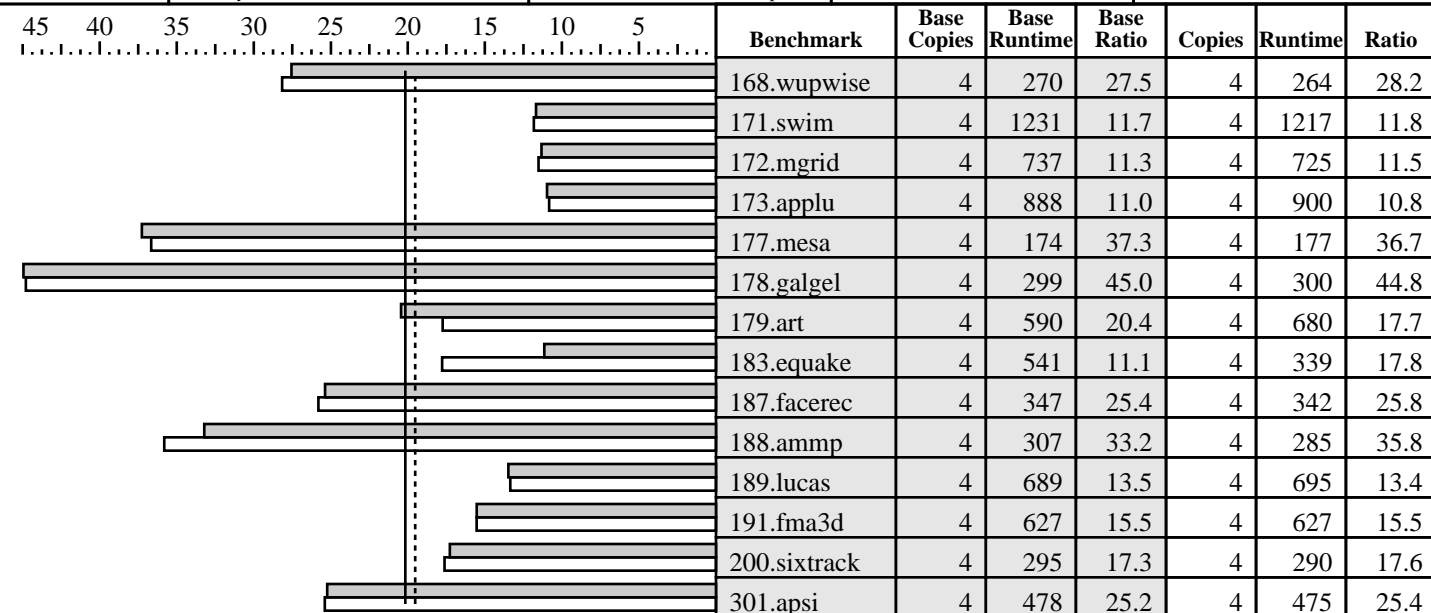

### Hardware

CPU: Intel Xeon (400 MHz system bus)  
 CPU MHz: 2000  
 FPU: Integrated  
 CPU(s) enabled: 4 cores, 4 chips, 1 core/chip (Hyper-Threading Technology disabled)  
 CPU(s) orderable: 1, 2, 4  
 Parallel: No  
 Primary Cache: 12K(I) micro-ops + 8KB(D) on chip  
 Secondary Cache: 512KB(I+D) on chip  
 L3 Cache: 2048KB(I+D) on chip  
 Other Cache: None  
 Memory: 8 x 512MB DDR200  
 Disk Subsystem: 1 x 36GB SEAGATE ST336706LC  
 Other Hardware: None