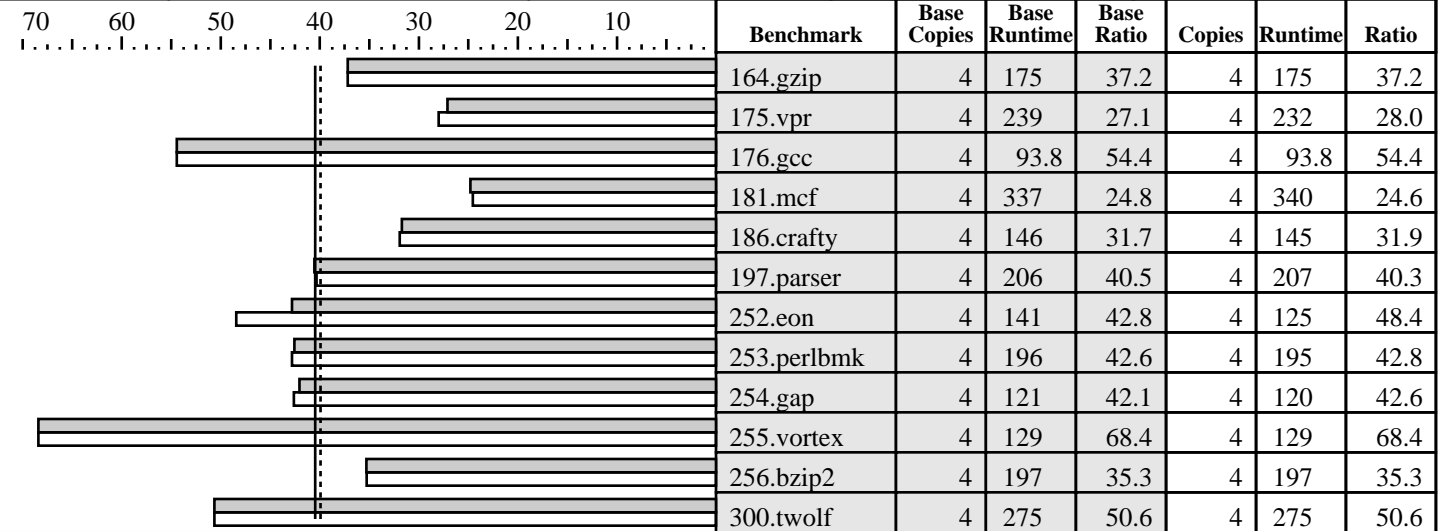

CINT2000 Result

Copyright ©1999-2004, Standard Performance Evaluation Corporation

Hewlett-Packard Company
ProLiant DL360 G4p (3.6GHz, Intel Xeon)

SPECint_rate2000 = 40.5
SPECint_rate_base2000 = 39.9

SPEC license #: 3 Tested by: Hewlett-Packard Company Test date: Mar-2005 Hardware Avail: Mar-2005 Software Avail: Feb-2005

Hardware

CPU: Intel Xeon (3.6GHz, 2MB L2, 800MHz bus)
CPU MHz: 3600
FPU: Integrated
CPU(s) enabled: 2 cores, 2 chips, 1 core/chip (Hyper-Threading Technology enabled)
CPU(s) orderable: 1,2
Parallel: No
Primary Cache: 12K micro-ops I + 16KBD on chip
Secondary Cache: 2048KB(I+D) on chip
L3 Cache: N/A
Other Cache: N/A
Memory: 4x2048MB PC2-3200 CL3 Dual-Rank DIMMs
Disk Subsystem: 1x36.4GB 10K U320
Other Hardware:

Software

Operating System: Windows Server 2003 Standard (Build 3790)
Compiler: Intel C++ Compiler 8.1 Build 20040802Z
Microsoft Visual Studio .NET 7.0.9466 (for libraries)
MicroQuill Smartheap Library 7.0
File System: NTFS
System State: Default

Notes/Tuning Information

```
+FDO: PASS1=-Qprof_gen PASS2=-Qprof_use
+FDO*: PASS1=-Qprof_gen PASS2=-Qprof_use (-QxP not used in PASS1 to enable cross-compilation)
Base tuning for C programs: -fast +FDO shlw32M.lib
Base tuning for C++ programs: -fast -GX -GR
Portability flags:
 176.gcc: -Dalloca=_alloca /F10000000
 186.crafty: -DNT_i386
 253.perlbnk: -DSPEC_CPU2000_NTOS -DPERLDDL /MT
 254.gap: -DSYS_HAS_CALLOC_PROTO -DSYS_HAS_MALLOC_PROTO
Peak tuning:
 164.gzip: basepeak=1
 175.vpr: -fast +FDO ONESTEP=yes
 176.gcc: basepeak=1
 181.mcf: -fast +FDO ONESTEP=yes shlw32M.lib
 186.crafty: -fast -Oa +FDO ONESTEP=yes shlw32M.lib
 197.parser: -fast +FDO ONESTEP=yes
 252.eon: -QxP -O2 -Qipo +FDO*
 253.perlbnk: -fast -Oa +FDO ONESTEP=yes shlw32M.lib
 254.gap: -fast +FDO ONESTEP=yes
 255.vortex: basepeak=1
```