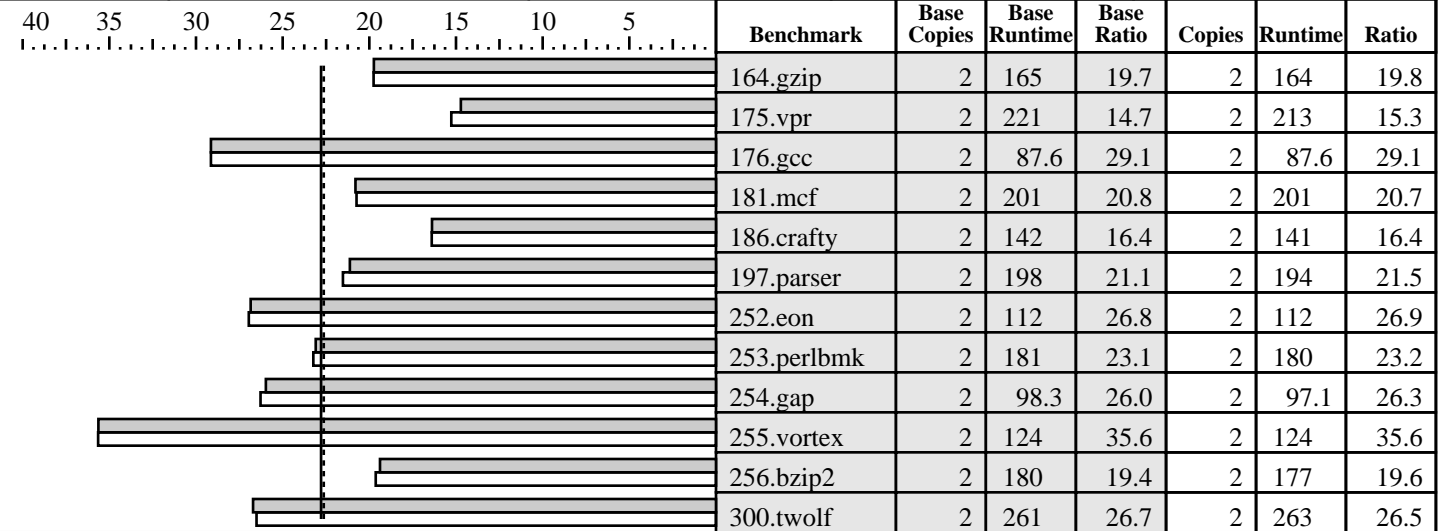

Hardware

CPU: Intel Xeon (3.8GHz, 2MB L2, 800MHz bus)
 CPU MHz: 3800
 FPU: Integrated
 CPU(s) enabled: 1 core, 1 chip, 1 core/chip (Hyper-Threading Technology enabled)
 CPU(s) orderable: 1,2
 Parallel: No
 Primary Cache: 12K micro-ops I + 16KBD on chip
 Secondary Cache: 2048KB(I+D) on chip
 L3 Cache: N/A
 Other Cache: N/A
 Memory: 4x2048MB PC2-3200 Dual Rank
 Disk Subsystem: 1x36.4GB 15K Ultra320 SCSI
 Other Hardware: