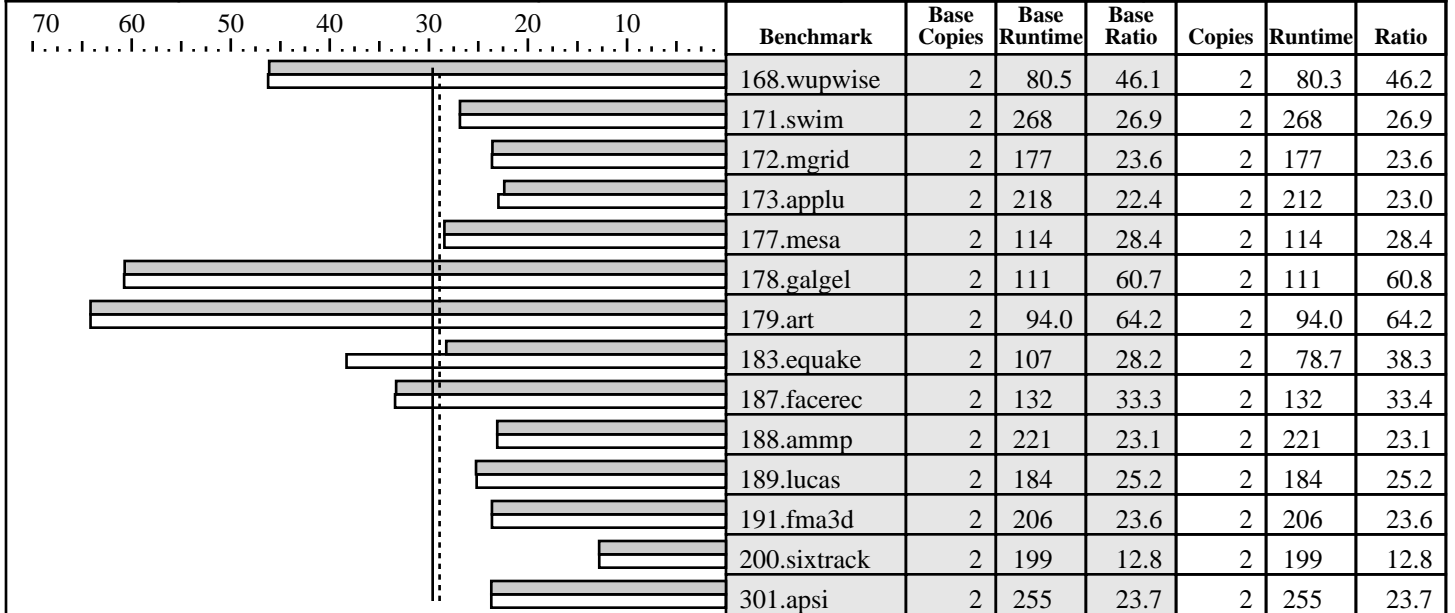

CFP2000 Result

Copyright ©1999-2005, Standard Performance Evaluation Corporation

Hewlett-Packard Company
ProLiant ML370 G4 (2.8GHz, Dual-Core Intel Xeon)

SPECfp_rate2000 = 29.6
SPECfp_rate_base2000 = 28.9

SPEC license #: 3 Tested by: Hewlett-Packard Company Test date: Feb-2006 Hardware Avail: Dec-2005 Software Avail: Jan-2006

Hardware

CPU: Dual-Core Intel Xeon (2.8GHz, 2x2MB L2, 800MHz bus)
CPU MHz: 2800
FPU: Integrated
CPU(s) enabled: 2 cores, 1 chip, 2 cores/chip (Hyper-Threading Technology disabled)
CPU(s) orderable: 1,2
Parallel: No
Primary Cache: 12K micro-ops I + 16KBD (on chip) per core
Secondary Cache: 2048KB(I+D) (on chip) per core
L3 Cache: N/A
Other Cache: N/A
Memory: 8x512MB PC2-3200
Disk Subsystem: 1x36.4GB 15K Ultra320 SCSI
Other Hardware:

Software

Operating System: Windows Server 2003 Enterprise SP1
Compiler: Intel C++ Compiler for 32-bit applications, (Version 9.0 Build 20060120Z)
Intel Fortran Compiler for 32-bit applications, (Version 9.0 Build 20060120Z)
Microsoft Visual Studio .NET 7.0.9466 (for libraries)
MicroQuill Smartheap Library 7.0
File System: NTFS
System State: Default

Notes/Tuning Information

+FDO: PASS1=-Qprof_gen PASS2=-Qprof_use

Base tuning: -fast -Qansi_alias +FDO

Portability flags:

178.galgel: -FI /F32000000

Peak tuning:

168.wupwise: -fast -Qansi_alias

+FDO

171.swim: -fast

-f77rtl +FDO ONESTEP=yes

172.mgrid: -fast -Qansi_alias

+FDO

173.applu: -fast -Qscalar_rep- -Qauto -f77rtl +FDO ONESTEP=yes

177.mesa: -fast

+FDO ONESTEP=yes

178.galgel: -fast

+FDO ONESTEP=yes

179.art: basepeak=1

183.earthquake: -fast -Oa -Qrcd

+FDO ONESTEP=yes shlw32M.lib

187.facerec: -fast -Qunroll1 -Qscalar_rep-

+FDO ONESTEP=yes

188.amp: basepeak=1