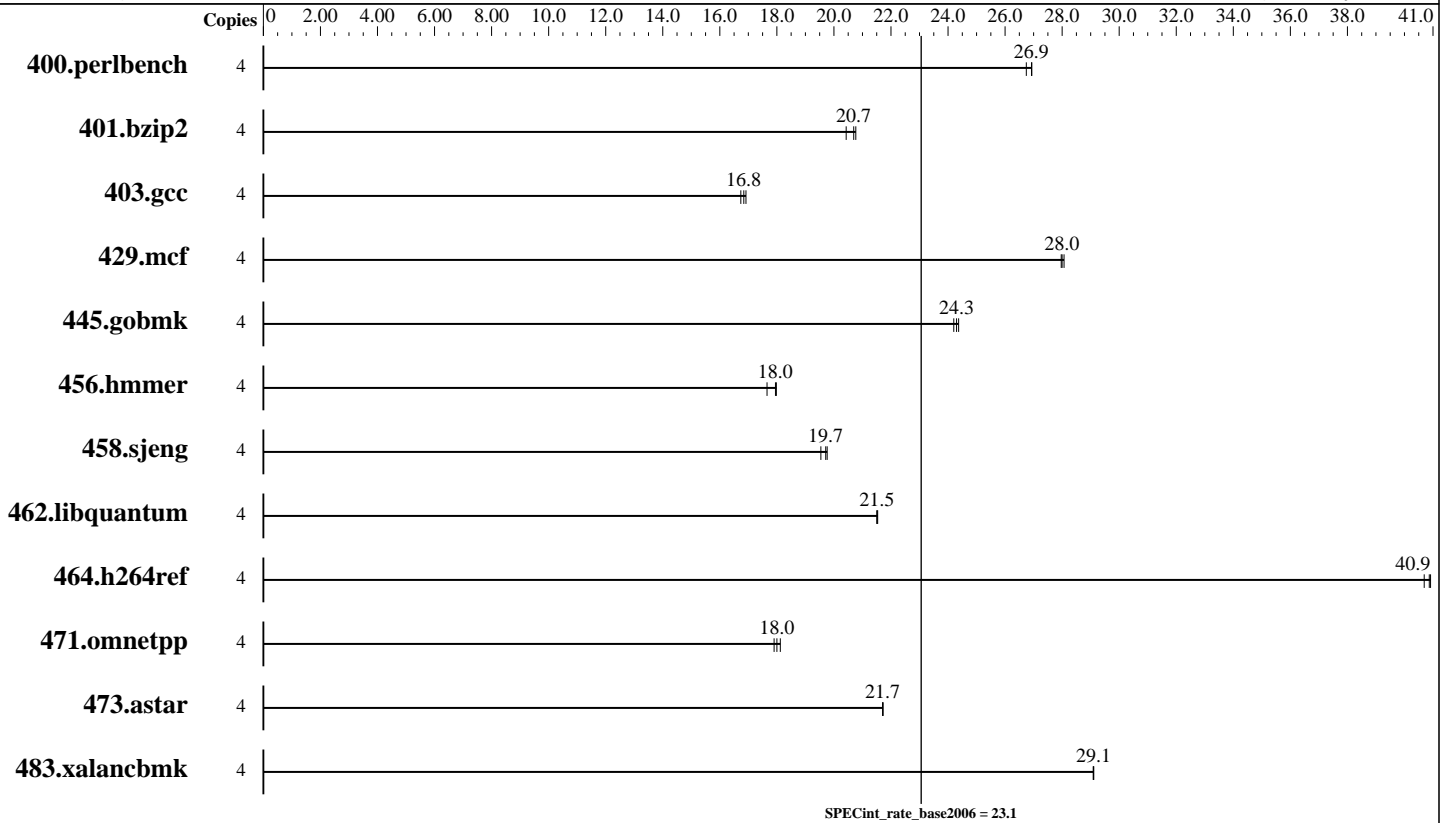

### Hardware

CPU Name: Intel Pentium Extreme Edition 965  
 CPU Characteristics:  
 CPU MHz: 3733  
 FPU: Integrated  
 CPU(s) enabled: 2 cores, 1 chip, 2 cores/chip, 2 threads/core  
 CPU(s) orderable: 1 chip  
 Primary Cache: 12 K micro-ops I + 16 KB D on chip per core  
 Secondary Cache: 2 MB I+D on chip per core  
 L3 Cache: None  
 Other Cache: None  
 Memory: 4 GB (4x1 GB 667MHz ECC CL5 DDR2 SDRAM)  
 Disk Subsystem: 1 x 80GB SATA 7200 RPM  
 Other Hardware: None