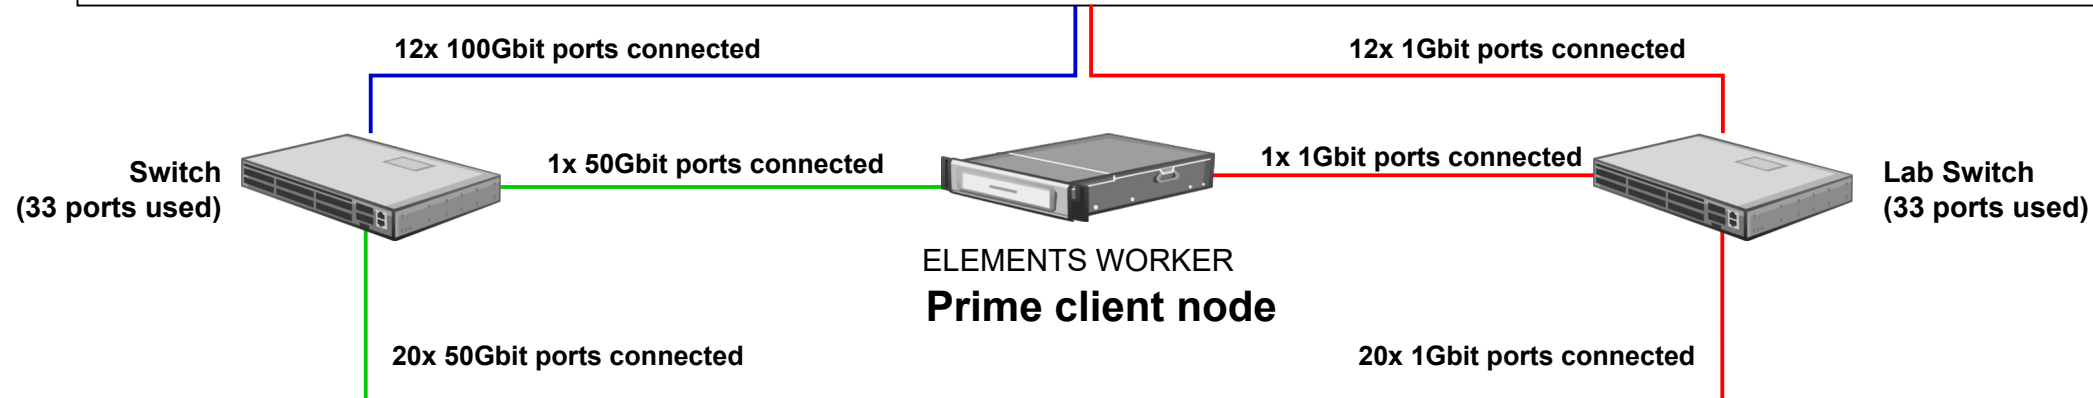

12x Storage nodes

Legend	
	100 GbE (1x per storage)
	50 GbE (1x per client)
	1 GbE (1x per node)

20x load generators