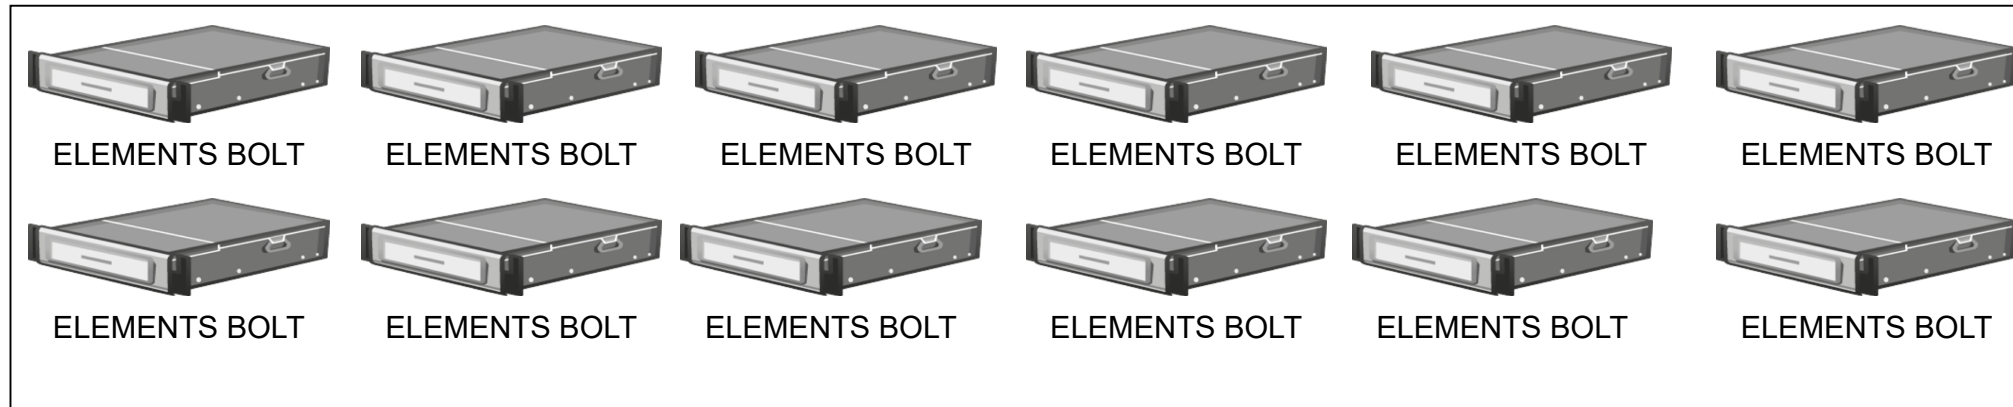

12x Storage nodes

Legend	
	100 GbE (1x per storage)
	50 GbE (1x per client)
	1 GbE (1x per node)

20x load generators